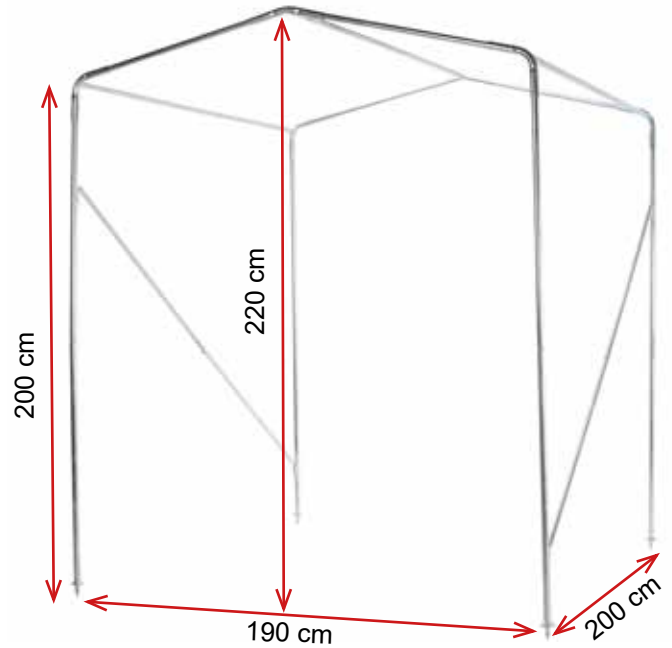

▶ CEPRO WELDING TENT - 200 X 190CM

Art. ref 91.20.11

Perfect for use outdoors

Packing suitable for parcel service

- Improves outdoor work progress and conditions
- Improves working conditions, reducing sick leave
- Approved to the M2 standard for fire resistance
- Fitted with reflective striping all around
- Galvanized frame Ø 25mm
- Ridge height 220cm
- Protection skirt 200mm all-around
- Rope-lock in front- and back entrances