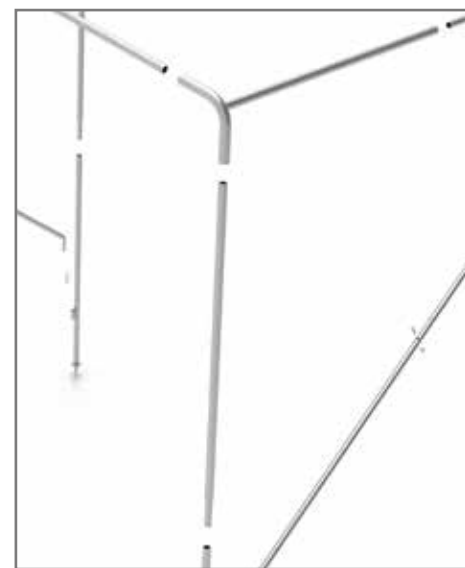

▶ CEPRO WELDING TENT - 200 X 190CM

Art. ref 91.20.11

Perfect for use outdoors

Packing suitable for parcel service

- Improves outdoor work progress and conditions
- Improves working conditions, reducing sick leave
- Approved to the M2 standard for fire resistance
- Fitted with reflective striping all around
- Galvanized frame Ø 25mm
- Ridge height 220cm
- Protection skirt 200mm all-around
- Rope-lock in front- and back entrances